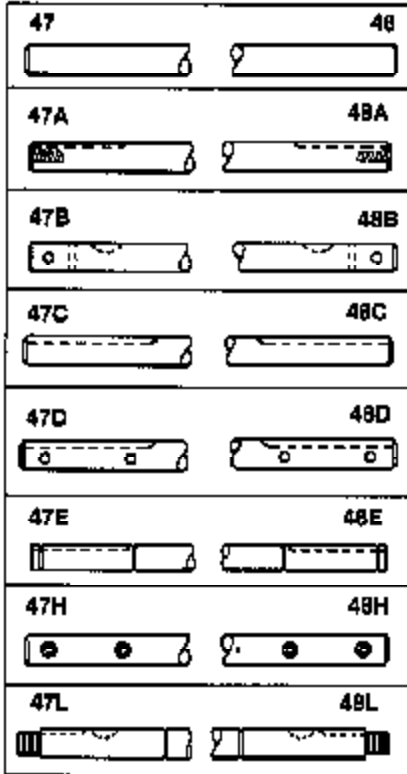

# JOIST

SICHER IST DAS:  
DAS ORIGINAL

MODEL and SERIAL  
NUMBERS HERE

MODEL and SERIAL  
NUMBERS HERE

Ref #	Part Number	Qty	Description
13	778067		Gear, Bevel (16 teeth)
14	778068		Gear, Pinion (16 teeth)
17	786040		Pin, Drive
26	792018		Ring, Retaining
31	780001		Washer (3/4" ID x 1-1/2" OD x 1/16" t hick)
31A	780096		Washer, Thrust
47E	774303A		Axle (8-11/16" long)
48E	774302A		Axle (16-53/64" long)
82	786043		Sprocket. No Teeth 54. O.D. 8.823
82	786051		Sprocket. No Teeth 60. O.D. 9.841
82	786070		Sprocket. No Teeth 48. O.D. 7.920
82	786041A		Sprocket. No Teeth 45. O.D. 7.389
82	786042	100-165A	Sprocket. No Teeth 40. O.D. 6.650
90	788067B	Peerless	Grease (32 oz. bottle Bentonite greas e)
101	774344		Differential Carrier Hsg (Incl. 137)
102	774345		Differential Carrier Hsg (Incl. 139)
103	792044		Screw, 5/16-18 x 4"
104A	792061		Washer, Flat, 5/16"
104	792042		Nut, Lock, 5/16-18 (Use as required)
137	780077		Bushing (3/4" ID x 1-1/16" OD x 2-1/1 6" long)
139	780077		Bushing (3/4 ID x 1-1/16" OD x 2-1/16 " long)