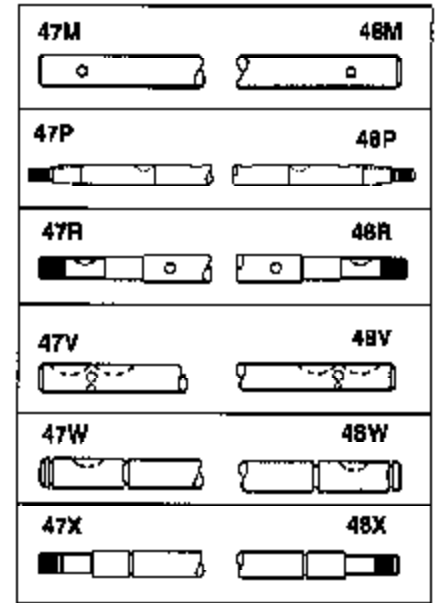

# JOIST

SICHER IST DAS:  
DAS ORIGINAL

MODEL and SERIAL  
NUMBERS HERE

MODEL and SERIAL  
NUMBERS HERE

Ref #	Part Number	Qty	Description
13	778067		Gear, Bevel (16 teeth)
14	778068		Gear, Pinion (16 teeth)
17	786040		Pin, Drive
26	792018		Ring, Retaining
31	780001		Washer (3/4" ID x 1-1/2" OD x 1/16" t hick)
31A	780096		Washer, Thrust
47E	774303A		Axle (8-11/16" long)
48E	774302A		Axle (16-53/64" long)
82	786043		Sprocket. No Teeth 54. O.D. 8.823
82	786051		Sprocket. No Teeth 60. O.D. 9.841
82	786070		Sprocket. No Teeth 48. O.D. 7.920
82	786041A		Sprocket. No Teeth 45. O.D. 7.389
82	786042	100-165A	Sprocket. No Teeth 40. O.D. 6.650
90	788067B	Peerless	Grease (32 oz. bottle Bentonite greas e)
101	774344		Differential Carrier Hsg (Incl. 137)
102	774345		Differential Carrier Hsg (Incl. 139)
103	792044		Screw, 5/16-18 x 4"
104A	792061		Washer, Flat, 5/16"
104	792042		Nut, Lock, 5/16-18 (Use as required)
137	780077		Bushing (3/4" ID x 1-1/16" OD x 2-1/1 6" long)
139	780077		Bushing (3/4 ID x 1-1/16" OD x 2-1/16 " long)