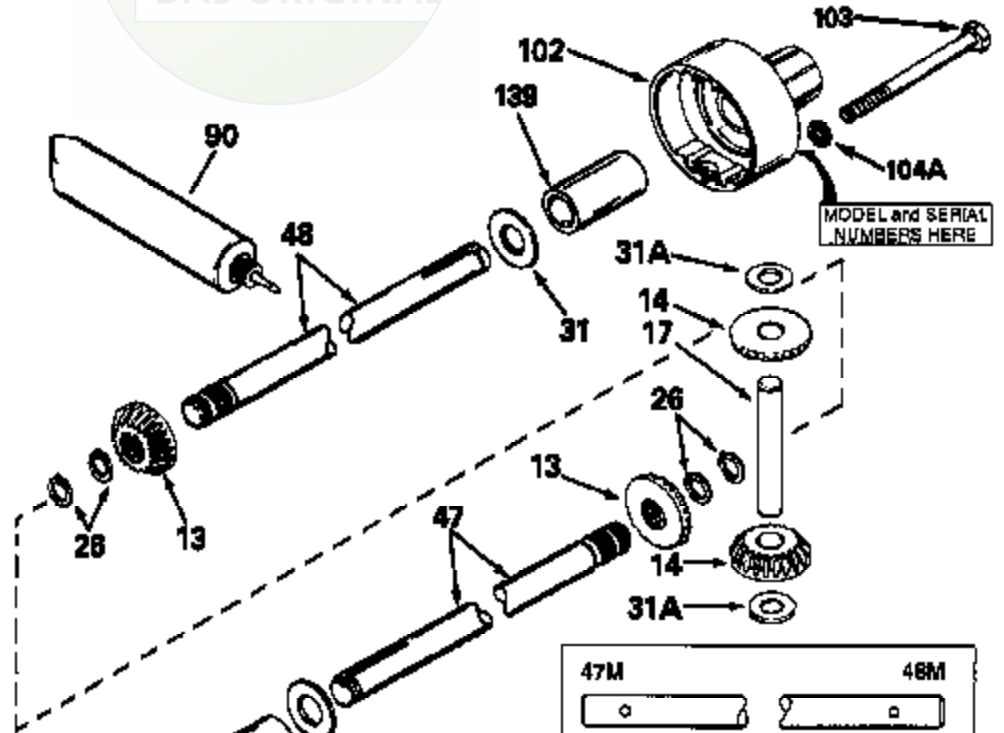

# JOIST

SICHER IST DAS:  
DAS ORIGINAL

MODEL and SERIAL  
NUMBERS HERE

MODEL and SERIAL  
NUMBERS HERE

Ref #	Part Number	Qty	Description
13	778067		Gear, Bevel (16 teeth)
14	778068		Gear, Pinion (16 teeth)
17	786040		Pin, Drive
26	792018		Ring, Retaining
31	780001		Washer (3/4" ID x 1-1/2" OD x 1/16" t hick)
31A	780096		Washer, Thrust
47E	774303A		Axle (8-11/16" long)
48E	774302A		Axle (16-53/64" long)
82	786043		Sprocket. No Teeth 54. O.D. 8.823
82	786051		Sprocket. No Teeth 60. O.D. 9.841
82	786070		Sprocket. No Teeth 48. O.D. 7.920
82	786041A		Sprocket. No Teeth 45. O.D. 7.389
82	786042	100-165A	Sprocket. No Teeth 40. O.D. 6.650
90	788067B	Peerless	Grease (32 oz. bottle Bentonite greas e)
101	774344		Differential Carrier Hsg (Incl. 137)
102	774345		Differential Carrier Hsg (Incl. 139)
103	792044		Screw, 5/16-18 x 4"
104A	792061		Washer, Flat, 5/16"
104	792042		Nut, Lock, 5/16-18 (Use as required)
137	780077		Bushing (3/4" ID x 1-1/16" OD x 2-1/1 6" long)
139	780077		Bushing (3/4 ID x 1-1/16" OD x 2-1/16 " long)